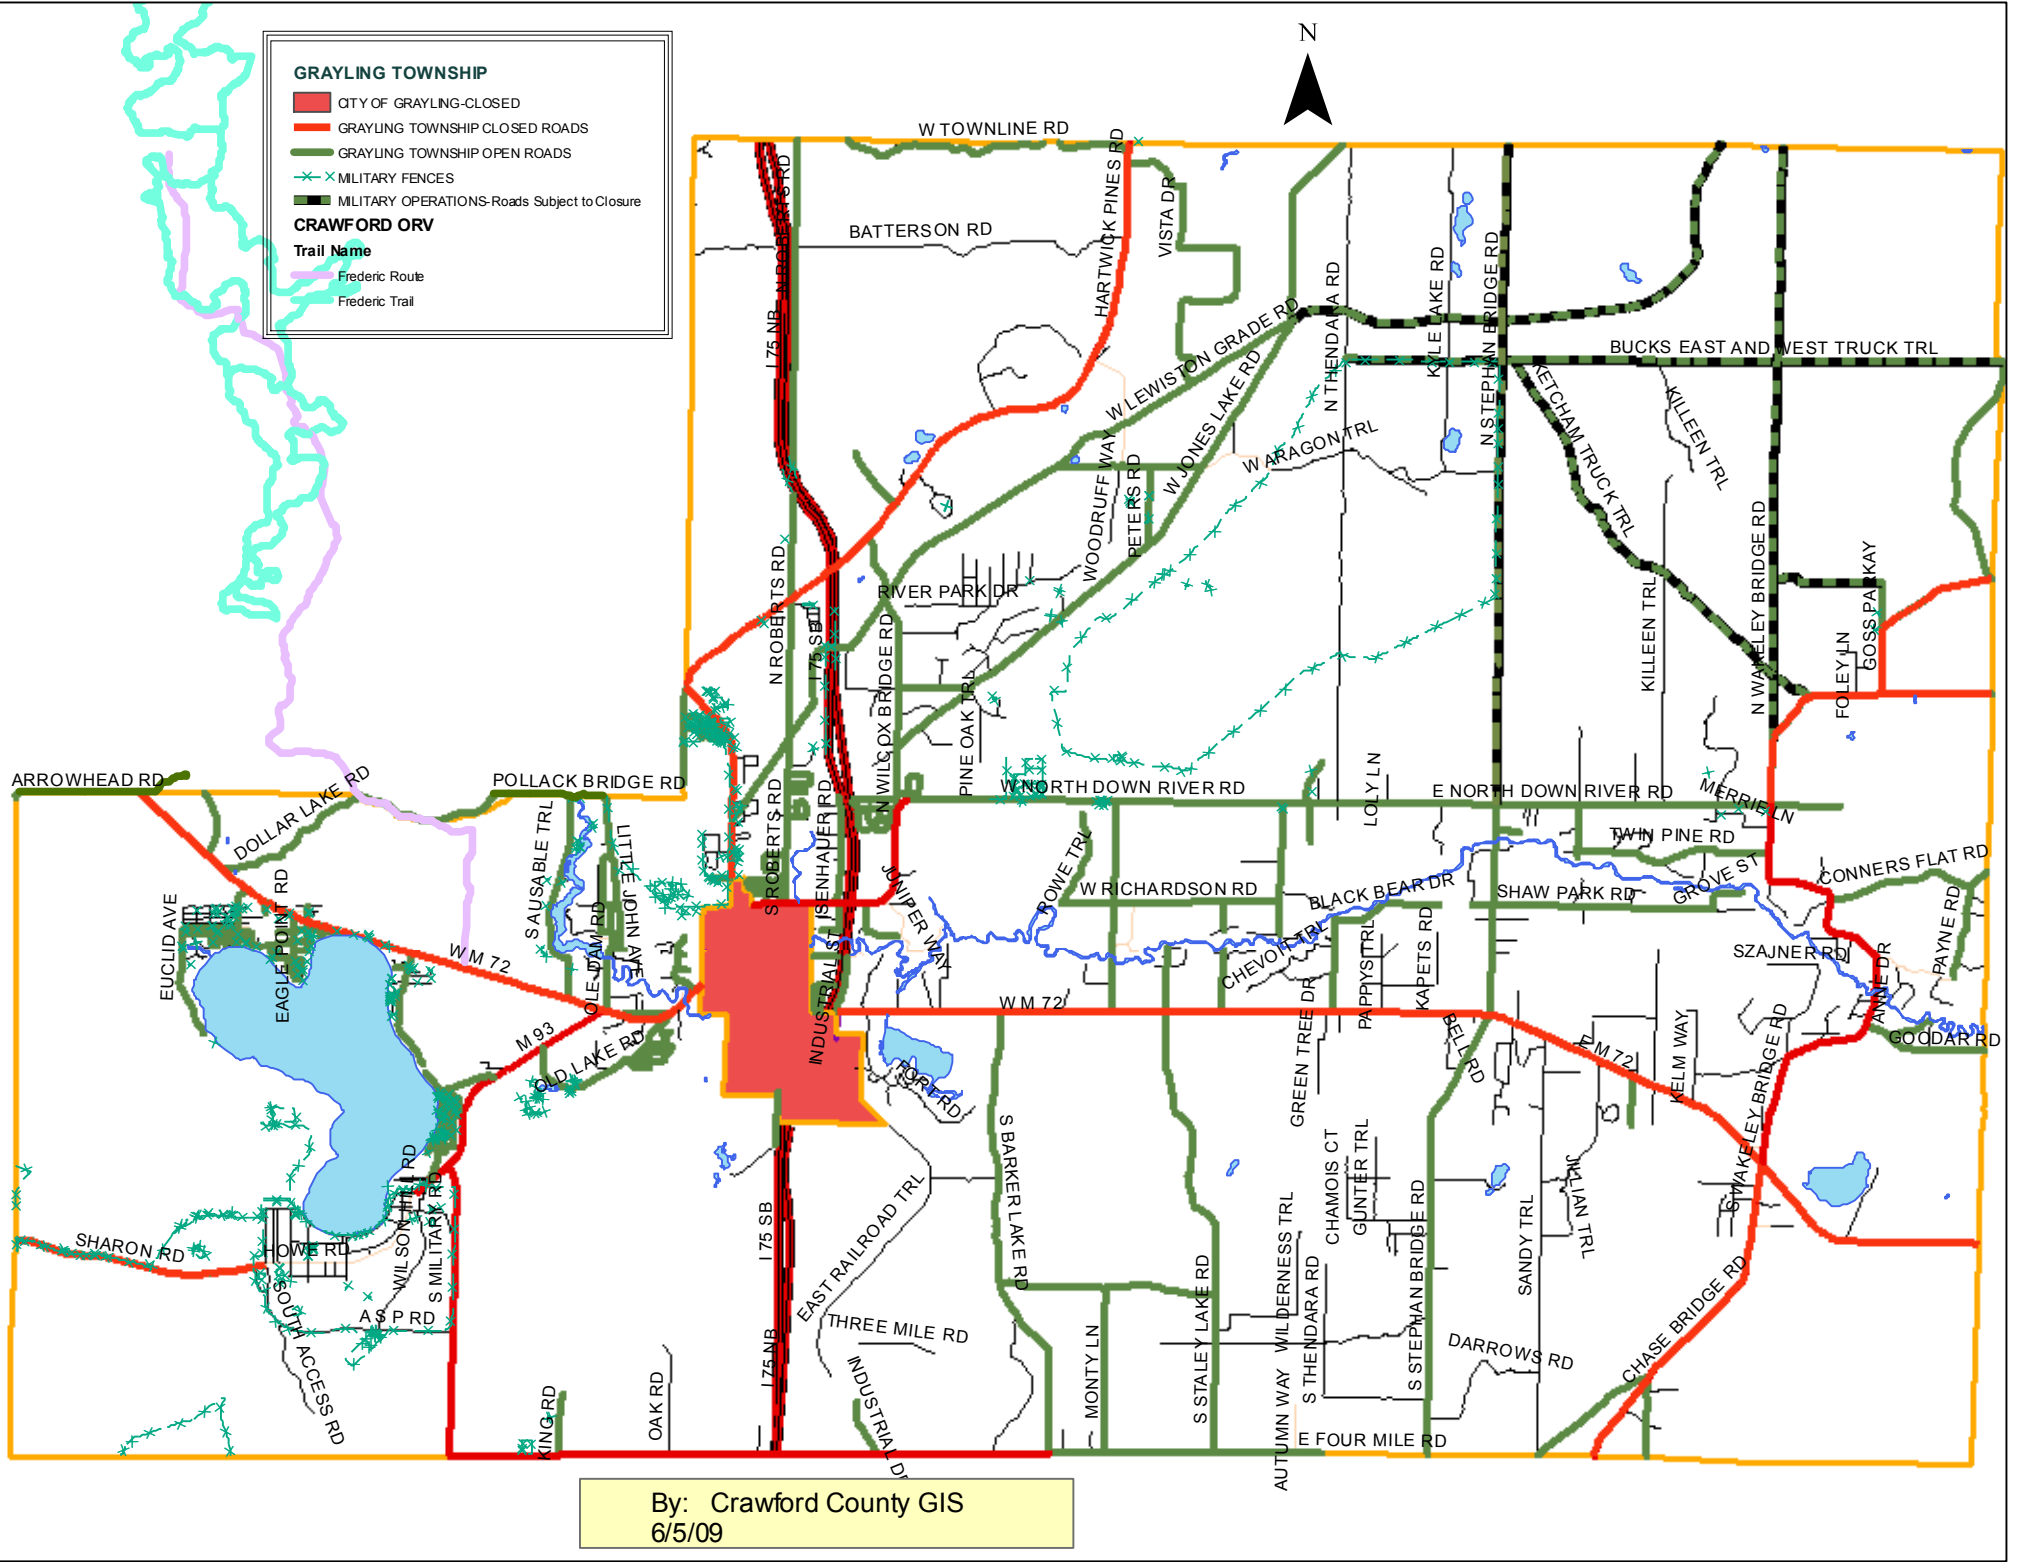

**GRAYLING TOWNSHIP**

- CITY OF GRAYLING-CLOSED
- GRAYLING TOWNSHIP CLOSED ROADS
- GRAYLING TOWNSHIP OPEN ROADS
- MILITARY FENCES
- MILITARY OPERATIONS-Roads Subject to Closure

**CRAWFORD ORV**

- Trail Name**
- Frederic Route
  - Frederic Trail

By: Crawford County GIS  
6/5/09