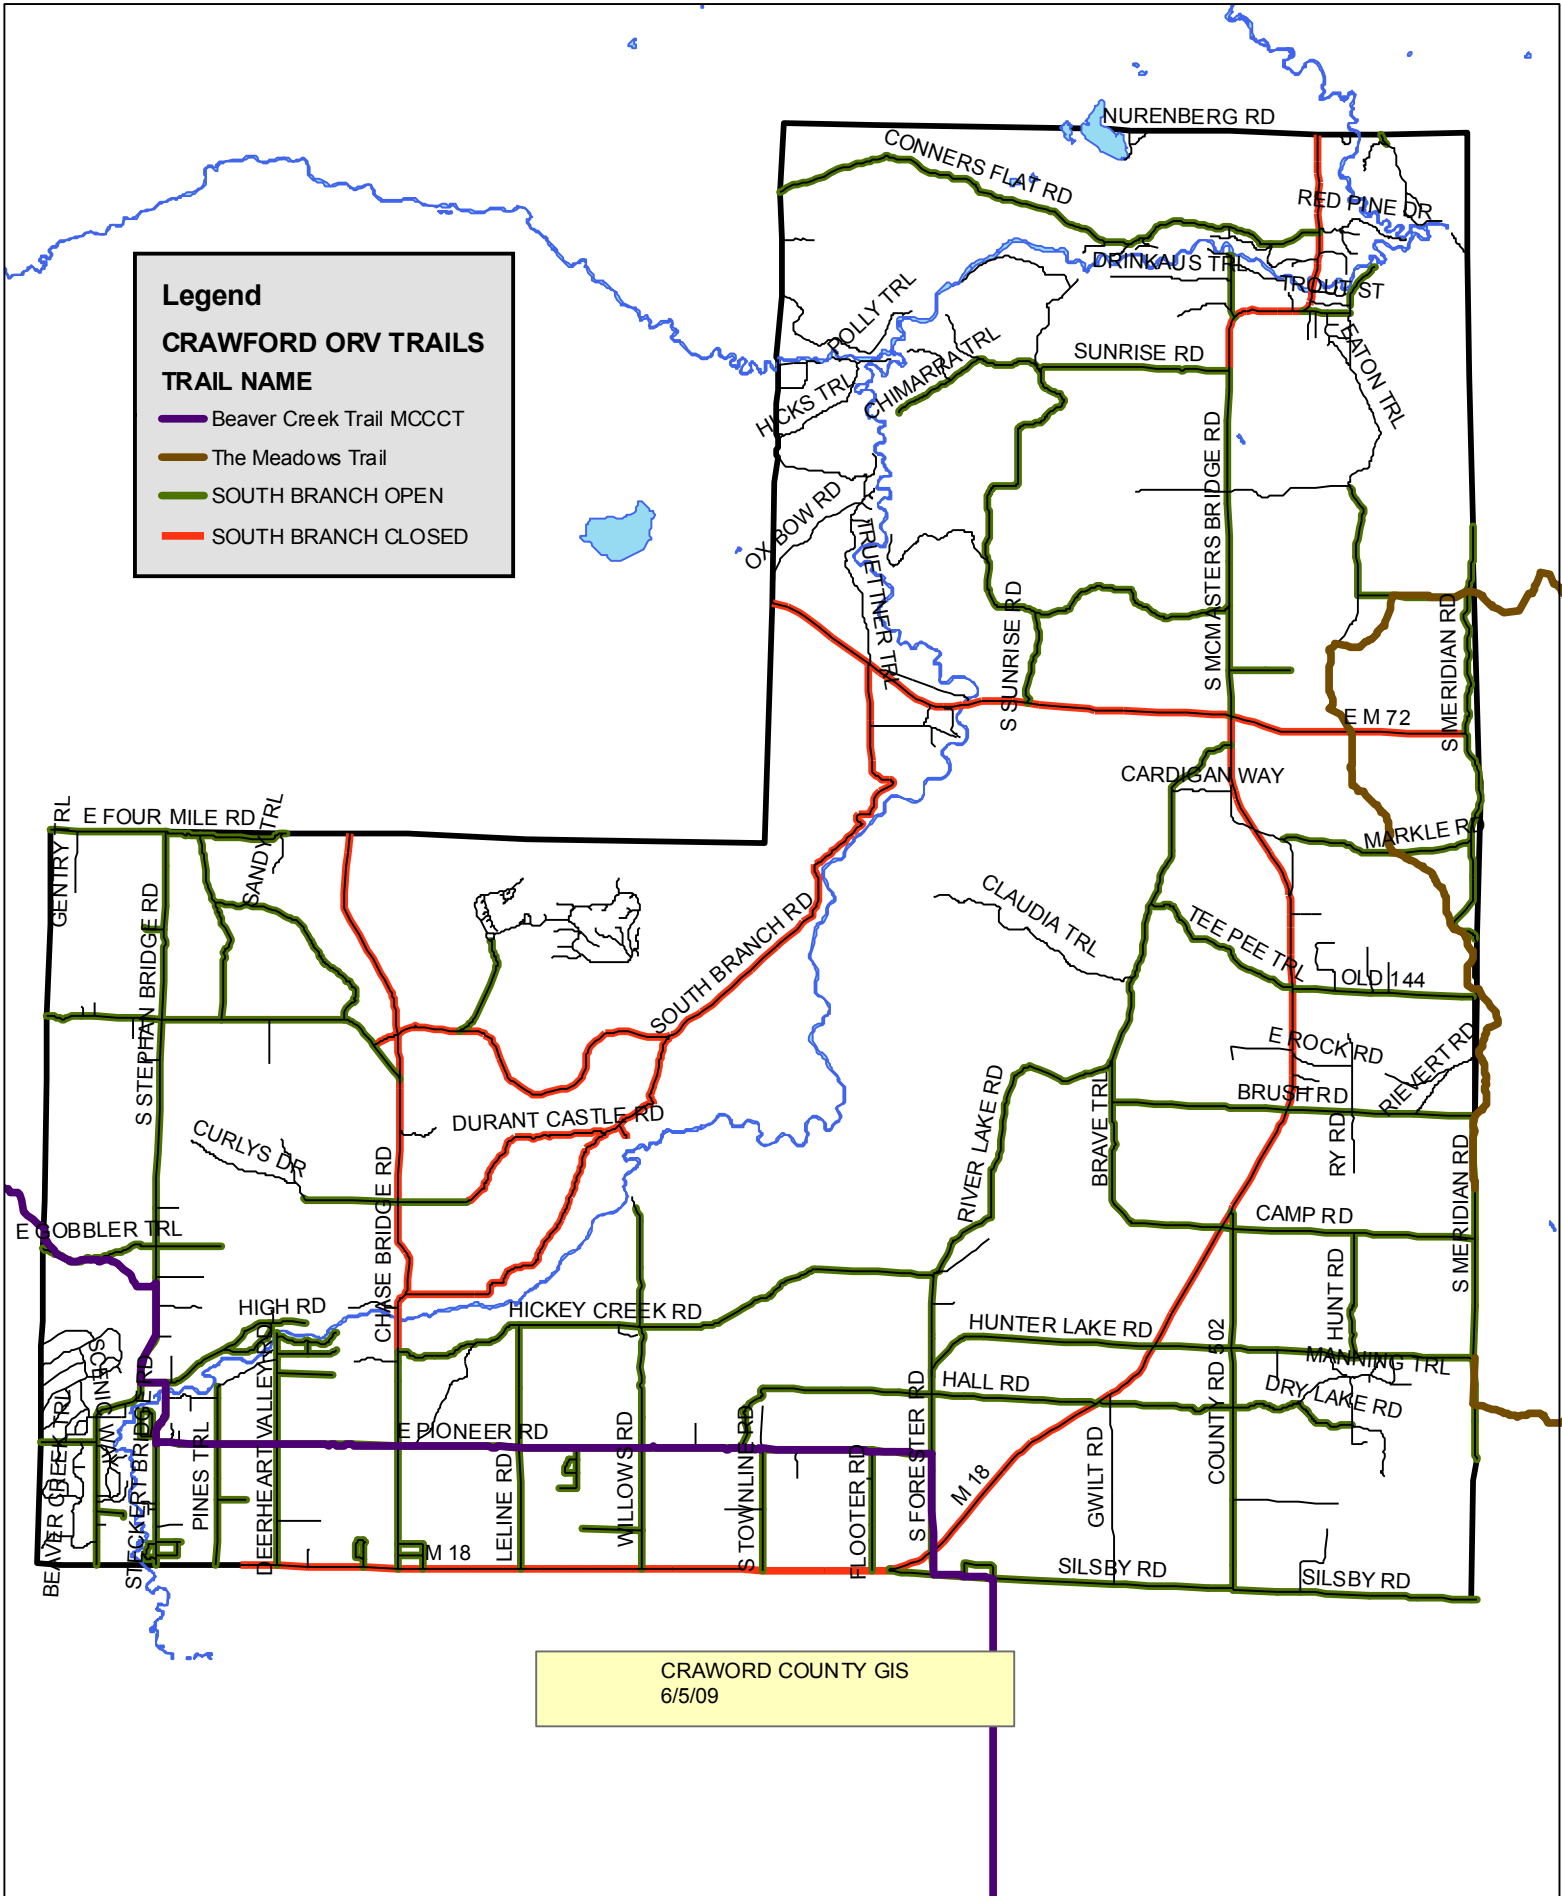

SOUTH BRANCH ORV MAP

Legend

CRAWFORD ORV TRAILS

TRAIL NAME

- Beaver Creek Trail MCCCT
- The Meadows Trail
- SOUTH BRANCH OPEN
- SOUTH BRANCH CLOSED

CRAWFORD COUNTY GIS
6/5/09